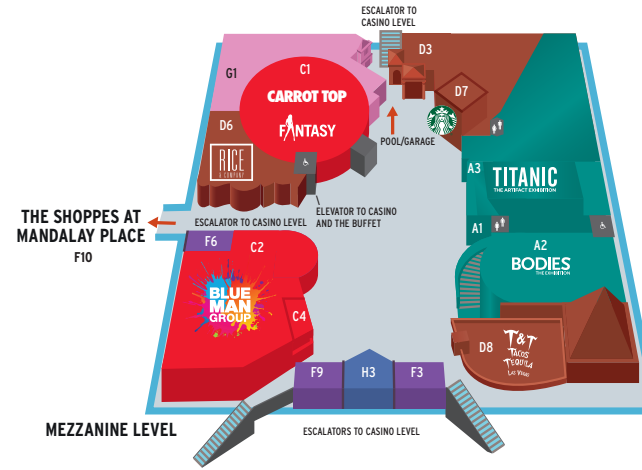

■ ATTRACTIONS

- Attraction and Show TicketsA1
- BODIES... The ExhibitionA2
- Titanic: The Artifact Exhibition . . .A3

■ CASINO/GAMING

- Casino CashierB1
- High Limit AreaB2
- M life® Rewards DeskB3
- Race & Sports BookB4
- Tournament AreaB5

■ ENTERTAINMENT

- Atrium ShowroomC1
 - Carrot Top
 - FANTASY
- Blue Man Group TheaterC2
- Esports Arena®C3
- Theater Box OfficeC4

■ DINING

- Backstage DeliD1
- Blizz Frozen YogurtD2
- Buffet LOWER LEVEL
- Food CourtD3
 - Bonanno's New York Pizzeria,
 - Johnny Rockets, L.A. Subs,
 - Nathan's Famous, Starbucks®,
 - The Original Chicken Tender Company
- Public HouseD4
- Pyramid CaféD5
- Rice & CompanyD6
- Starbucks (three Locations)D7
- Tacos & Tequila (T&T)D8
- TENDER® SteakhouseD9

■ WEDDING CHAPEL

- The Chapel at LuxorG1

■ BARS/LOUNGES

- AuroraH1
- Centra Bar & LoungeH2
- Chonga BarH3
- FlightH4
- High BarH5
- PlaybarH6

■ HOTEL SERVICES

- Bell DeskI1
- Business CenterI2
- Grandview Check-In and
- Main ValetI3
- Front Desk Check-InI4
- North Bus PlazaI5
- North LobbyI6
- Uber • RideshareI7
- VIP Registration and LoungeI8

■ MEETING ROOMS

- Egyptian BallroomJ1
- Galleria SquareJ2
- Velvet RoomJ3

●●●●● ELEVATORS

ELEVATOR 1

- 1aFloors 2–5
- 1bFloors 22–30

ELEVATOR 2

- 2aFloors 2–5
- 2bFloors 6–15

ELEVATOR 3