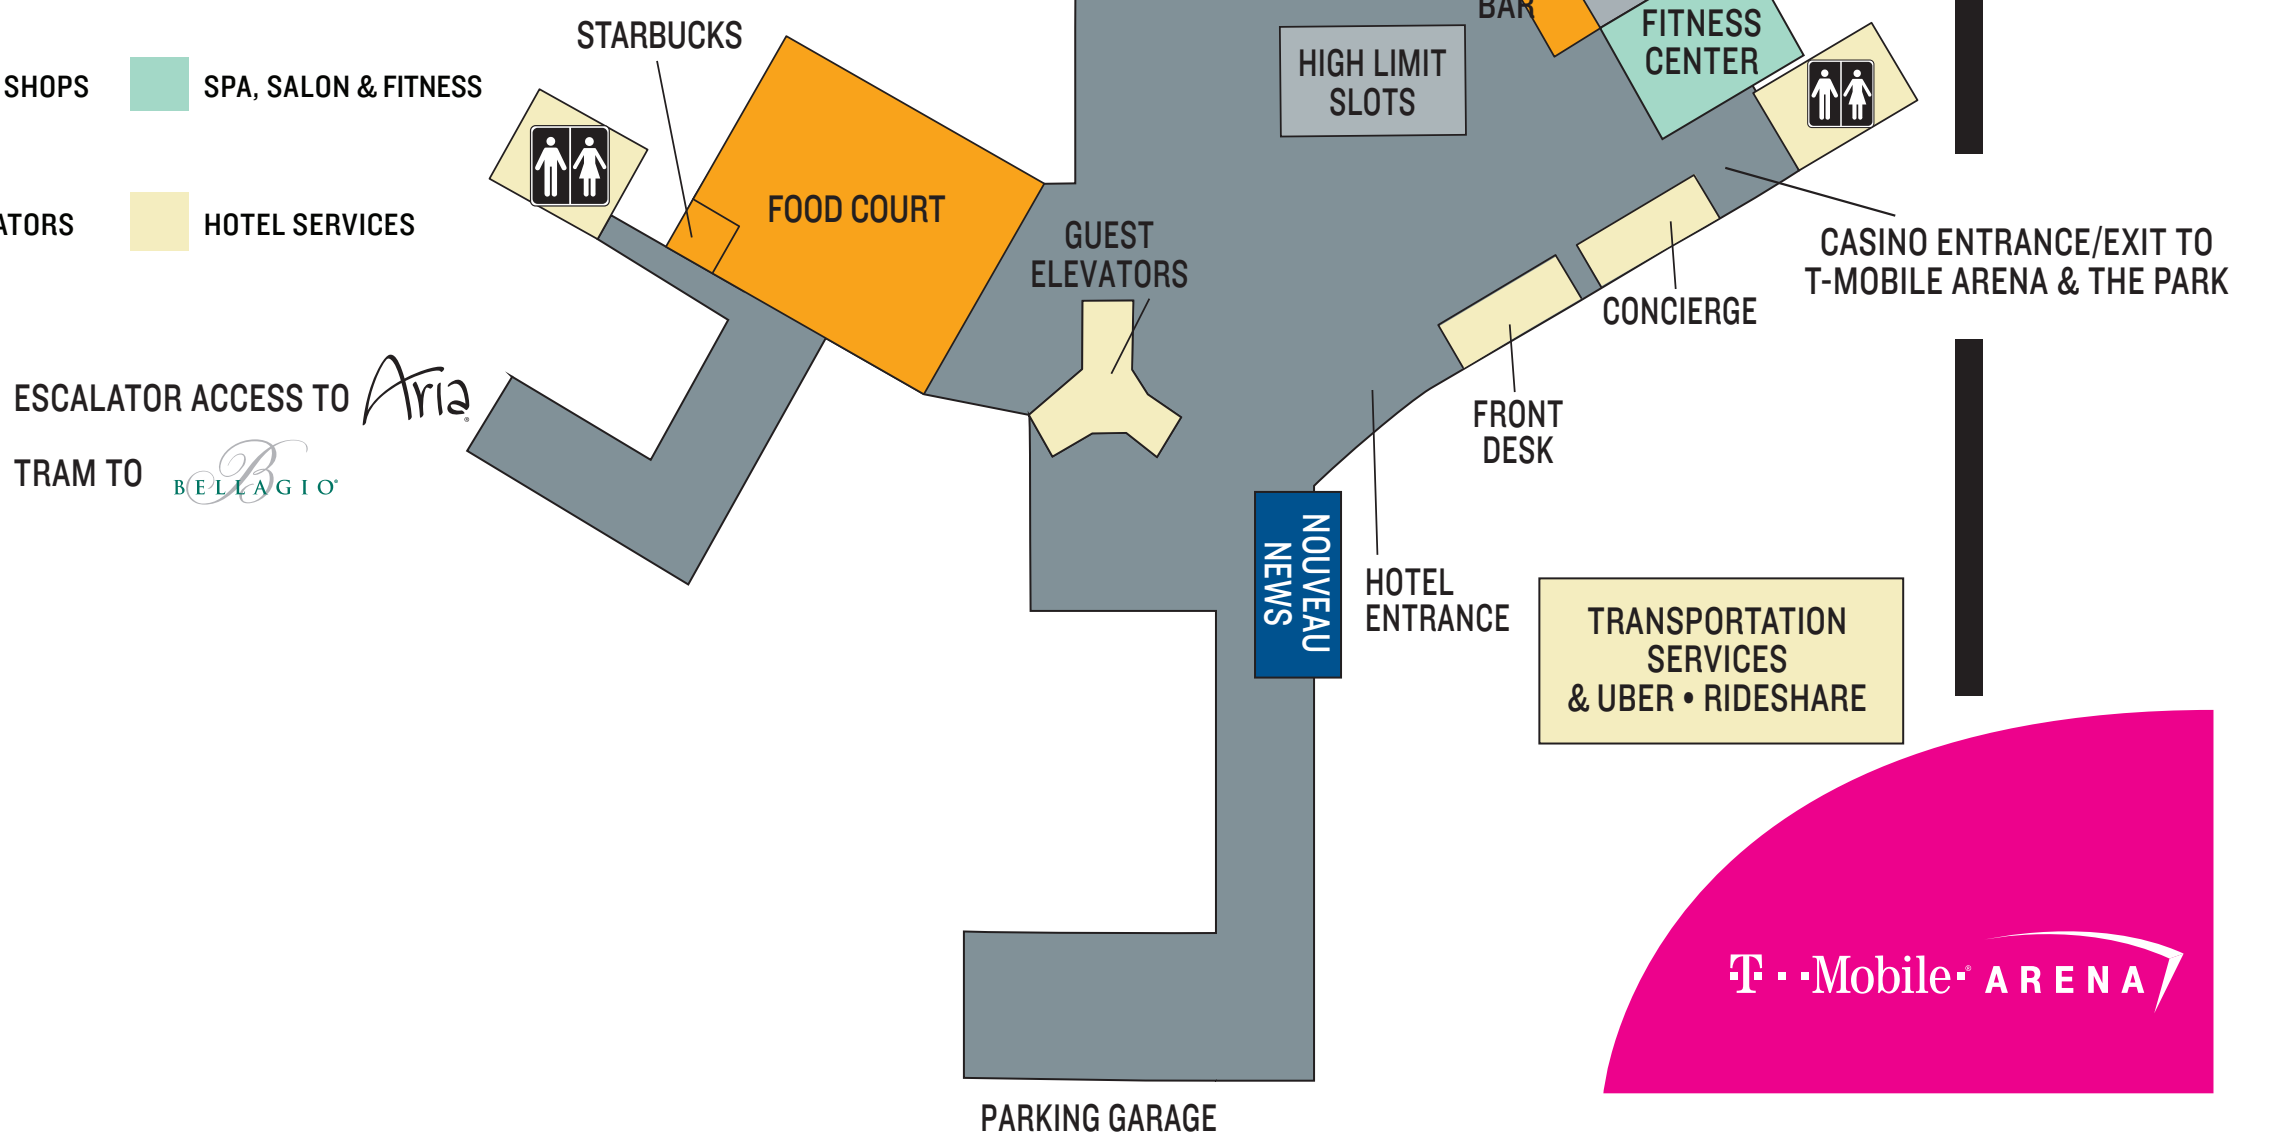

LAS VEGAS BOULEVARD

PARK AVENUE

SECOND FLOOR EAST

FIRST FLOOR

- RESTAURANTS/BARS/LOUNGES
- BLVD PLAZA
- THEATER
- RETAIL SHOPS
- SPA, SALON & FITNESS
- ESCALATORS
- HOTEL SERVICES

SECOND FLOOR WEST